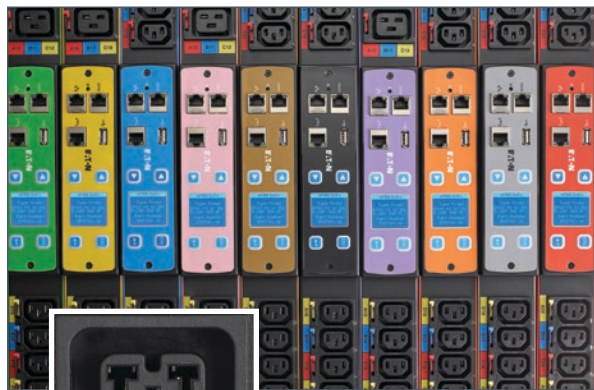

- Non-networked
 - Basic, local metered
- Networked
 - Metered, managed/switched, configurable
- Automatic transfer switch (ATS)
 - With or without network
- Vertical (0U) and horizontal (1U/2U) form factors