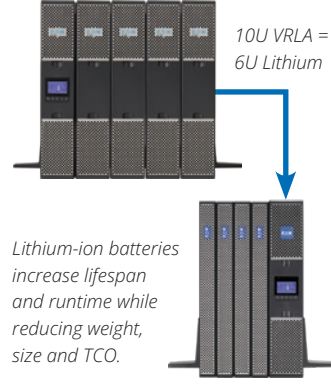

Lithium-ion batteries