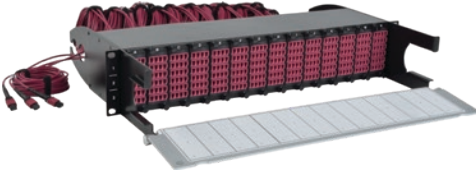

Server rack cooling systems

- Portable, in-row, rack-mounted

Aisle containment

Rack containment

Connect and enhance

Connect devices to high-speed networks and data while improving features and usability.

Copper network cables

Choose from thousands of connectivity options:
triplite.eaton.com/cablefinder

Fiber network cables

Bulk cabling

Copper patch panels

Robotic fiber panel systems

Fiber patch panels

Ethernet switches

PoE solutions