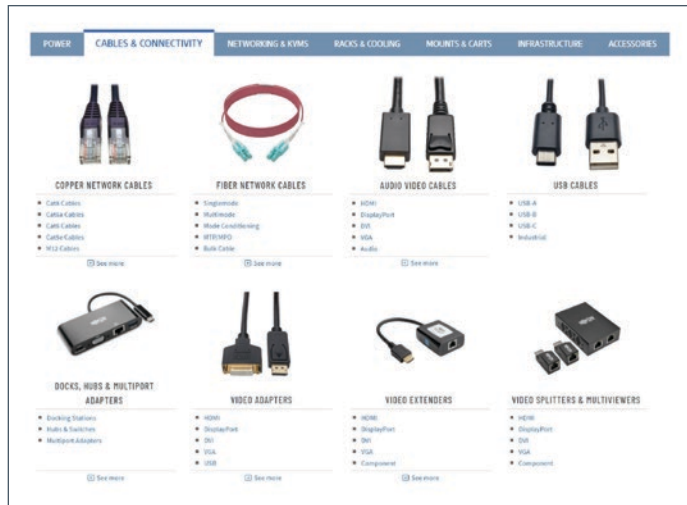

Learn more at **Eaton.com**

Eaton
1000 Eaton Boulevard
Cleveland, OH 44122
United States
Eaton.com

© 2023 Eaton
All Rights Reserved
Printed in USA
Publication No. BR153163EN / 23-03-027
May 2023

Follow us on social media to get the latest product and support information.

Eaton is a registered trademark.

All other trademarks are property of their respective owners.

EATON
Powering Business Worldwide